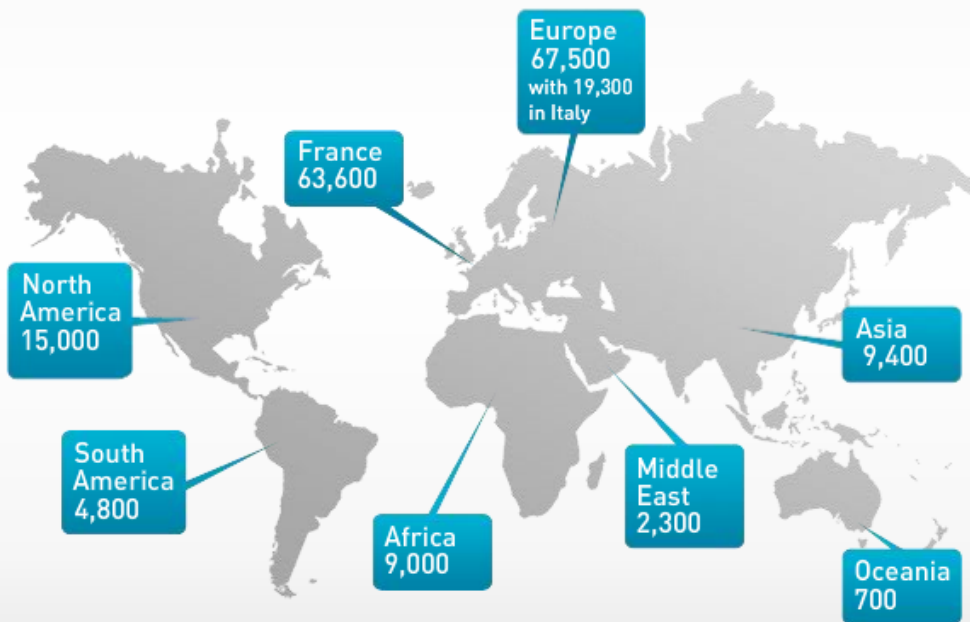

Our Universe Key Figures

BNP PARIBAS STAFF AS OF MARCH 31, 2009

GEOGRAPHICAL
REPARTITION

REPARTITION
BY AGE AND BY SEX

REPARTITION
BY BUSINESSES

26,000
RECRUITS
IN 2008

MORE THAN
131,100
EMPLOYEES
IN EUROPE

172,300
EMPLOYEES
IN 83
COUNTRIES

BNP PARIBAS STAFF AS OF MARCH 31, 2009

GEOGRAPHICAL
REPARTITION

REPARTITION
BY AGE AND BY SEX

REPARTITION
BY BUSINESSES

BNP PARIBAS STAFF AS OF MARCH 31, 2009

GEOGRAPHICAL
REPARTITION