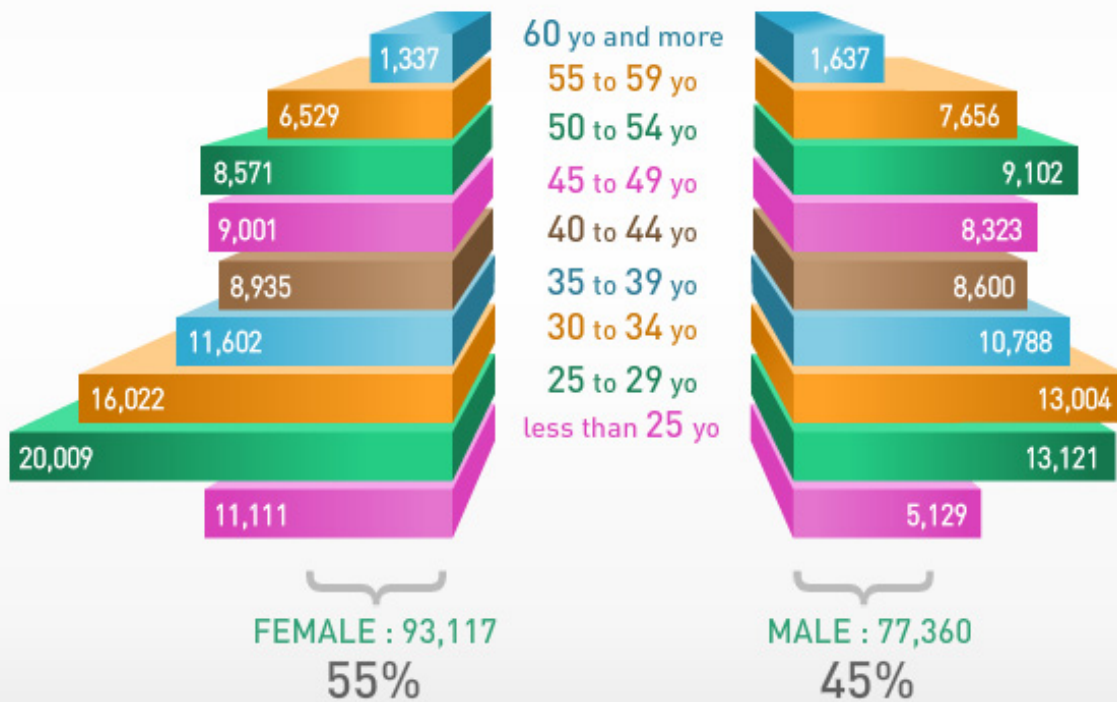

Our Universe Key Figures

BNP PARIBAS STAFF AS OF MARCH 31, 2009

GEOGRAPHICAL
REPARTITION

REPARTITION
BY AGE AND BY SEX

REPARTITION
BY BUSINESSES

26,000
RECRUITS
IN 2008

MORE THAN
131,100
EMPLOYEES
IN EUROPE

172,300
EMPLOYEES
IN 83
COUNTRIES

BNP PARIBAS STAFF AS OF MARCH 31, 2009

GEOGRAPHICAL
REPARTITION

REPARTITION
BY AGE AND BY SEX

REPARTITION
BY BUSINESSES

BNP PARIBAS STAFF AS OF MARCH 31, 2009

GEOGRAPHICAL
REPARTITION