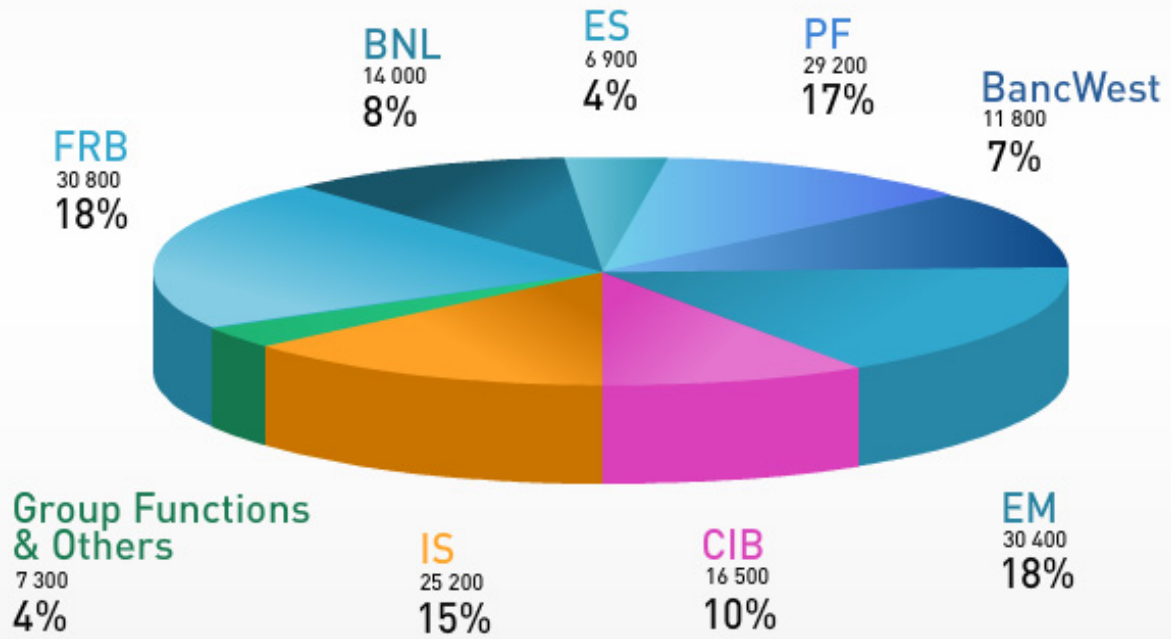

Our Universe Key Figures

BNP PARIBAS STAFF AS OF MARCH 31, 2009

GEOGRAPHICAL
REPARTITION

REPARTITION
BY AGE AND BY SEX

REPARTITION
BY BUSINESSES

26,000
RECRUITS
IN 2008

MORE THAN
131,100
EMPLOYEES
IN EUROPE

172,300
EMPLOYEES
IN 83
COUNTRIES

BNP PARIBAS STAFF AS OF MARCH 31, 2009

GEOGRAPHICAL
REPARTITION

REPARTITION
BY AGE AND BY SEX

REPARTITION
BY BUSINESSES

BNP PARIBAS STAFF AS OF MARCH 31, 2009

GEOGRAPHICAL
REPARTITION

REPARTITION
BY AGE AND BY SEX

REPARTITION
BY BUSINESSES

BNL: Banca Nazionale del Lavoro
 CIB: Corporate & Investment Banking
 EM: Emerging Markets

ES: Equipment Solutions
 FRB: French Retail Banking

IS: Investment Solutions
 PF: Personal Finance